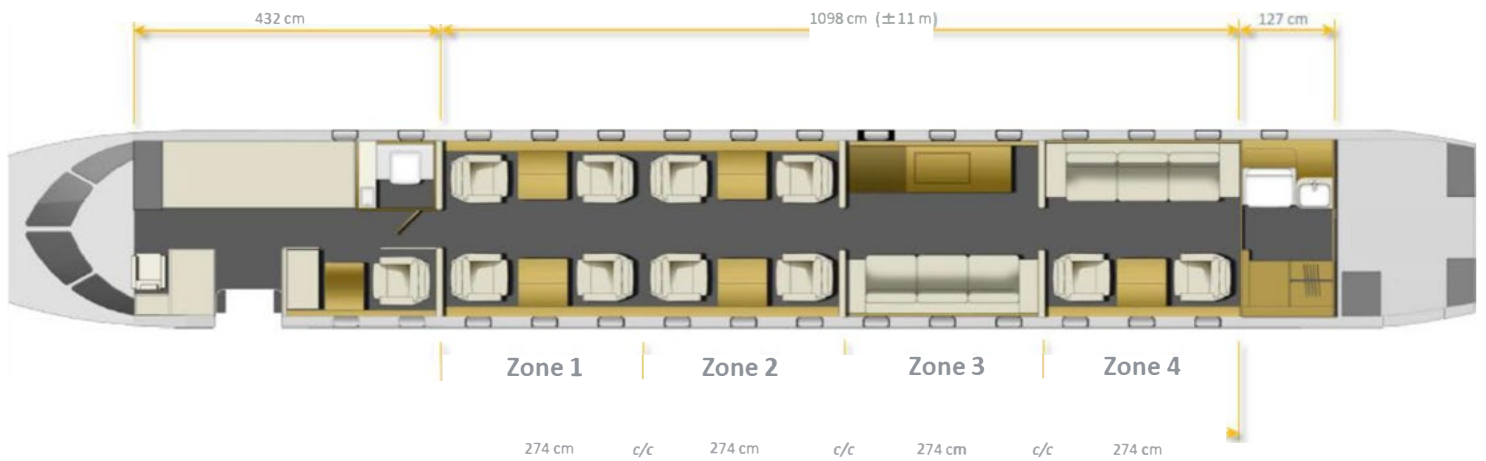

BOMBARDIER Global 7500

FLOORPLAN