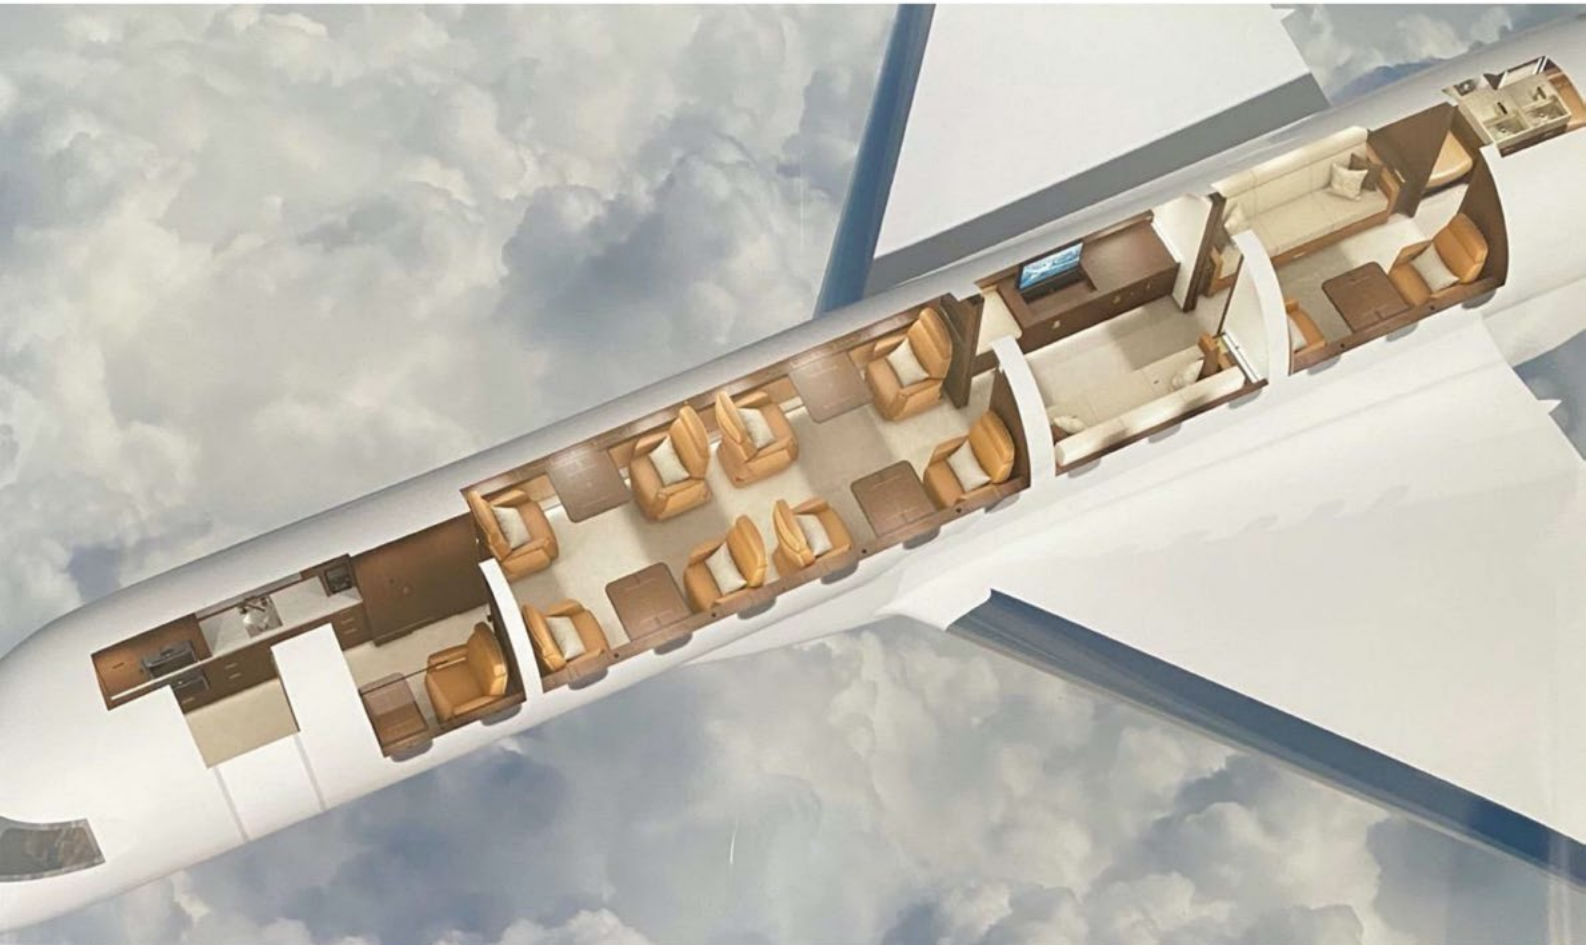

BOMBARDIER
Global 7500

3D FLOORPLAN